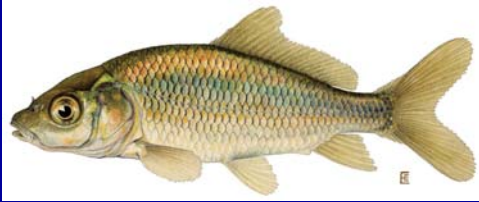

Gizzard Shad- *Dorosoma cepedianum*
averages 10-14 inches

Brown Bullhead

Channel Catfish

Tadpole Madtom

White Sucker

Northern Hog Sucker

Common Carp

Golden Shiner

Blacknose Dace

Creek Chub

Emerald Shiner

Spottail Shiner

Rainbow Trout

Brown Trout

Rainbow Smelt